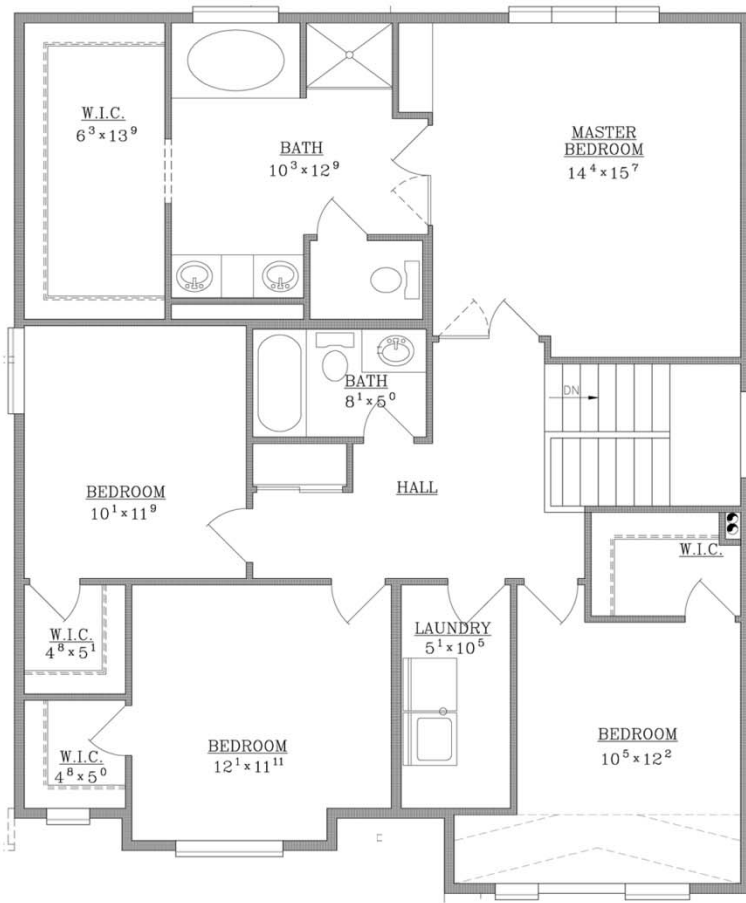

Nebo Gable

3172 Total Sq Ft
 2201 Total Finished Sq Ft
 914 Sq Ft. Main
 1287 Sq Ft Upper
 971 Sq Ft Basement
 4 Bedrooms
 2.5 Bathrooms

Main Floor

Upper

Basement

In a continuing effort to improve plans these rendering and floor plans may not be exactly as drawn