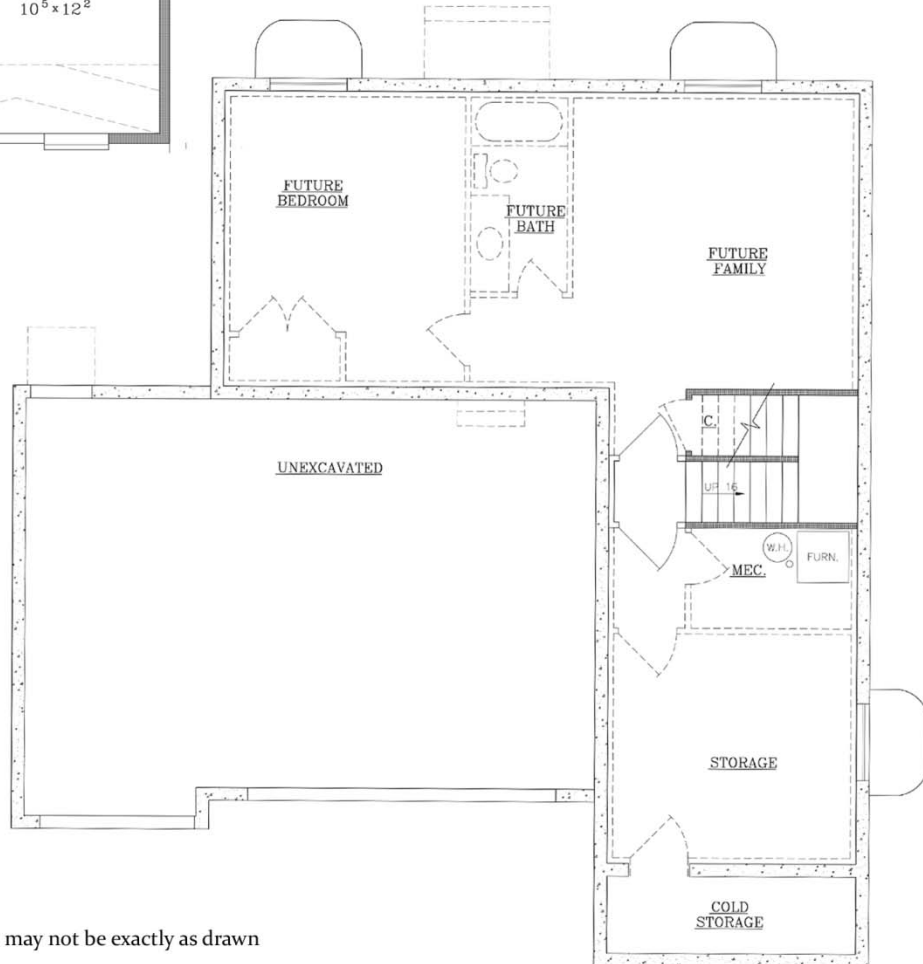

Nebo Gable

3172 Total Sq Ft
 2201 Total Finished Sq Ft
 914 Sq Ft. Main
 1287 Sq Ft Upper
 971 Sq Ft Basement
 4 Bedrooms
 2.5 Bathrooms

Main Floor

Upper

Basement

In a continuing effort to improve plans these rendering and floor plans may not be exactly as drawn