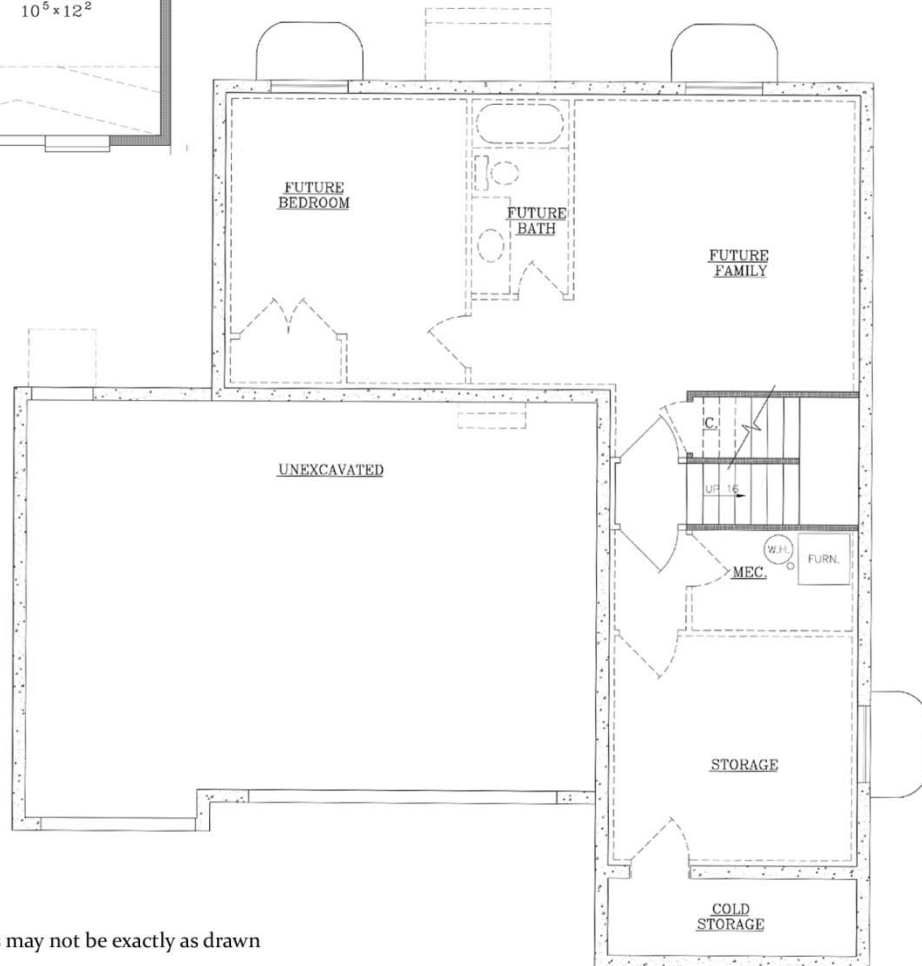

# Nebo Hip

3172 Total Sq Ft  
 2201 Total Finished Sq Ft  
 914 Sq Ft. Main  
 1287 Sq Ft Upper  
 971 Sq Ft Basement  
 4 Bedrooms  
 2.5 Bathrooms

## Main Floor

Upper

Basement

In a continuing effort to improve plans these rendering and floor plans may not be exactly as drawn