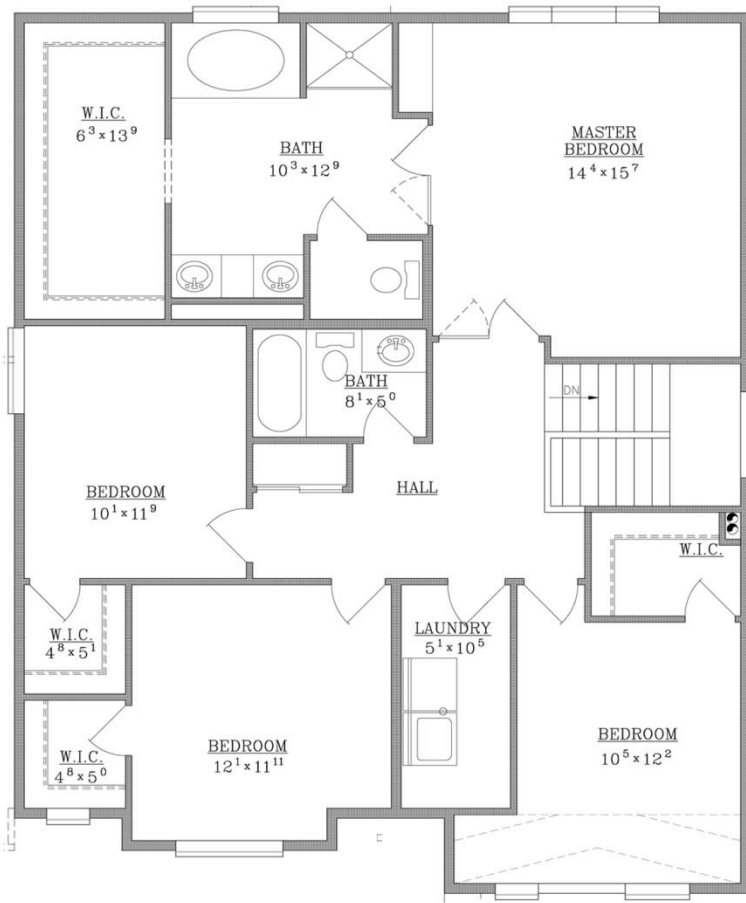

# Nebo Hip

3172 Total Sq Ft  
 2201 Total Finished Sq Ft  
 914 Sq Ft. Main  
 1287 Sq Ft Upper  
 971 Sq Ft Basement  
 4 Bedrooms  
 2.5 Bathrooms

## Main Floor

Upper

Basement

In a continuing effort to improve plans these rendering and floor plans may not be exactly as drawn