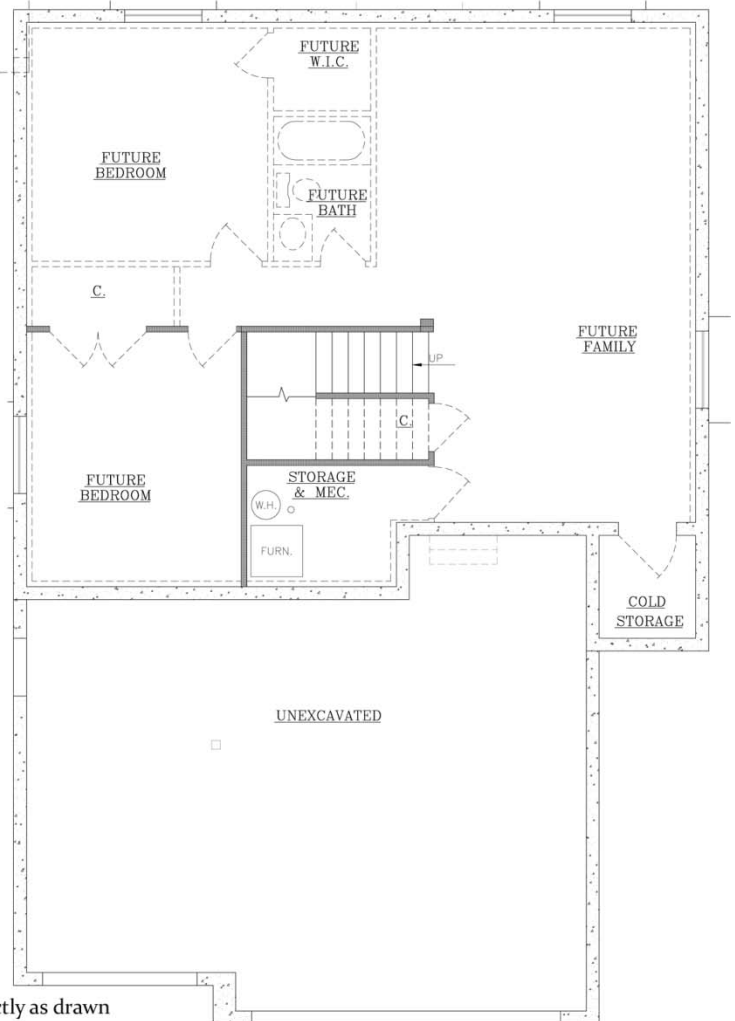

Kings Peak Gable

3446 Total Sq Ft
2395 Total Finished Sq Ft
1049 Sq Ft. Main
1346 Sq Ft Upper
1050 Sq Ft Basement
4 Bedrooms
2.5 Bathrooms

Main Floor

Upper

Basement

In a continuing effort to improve plans these rendering and floor plans may not be exactly as drawn