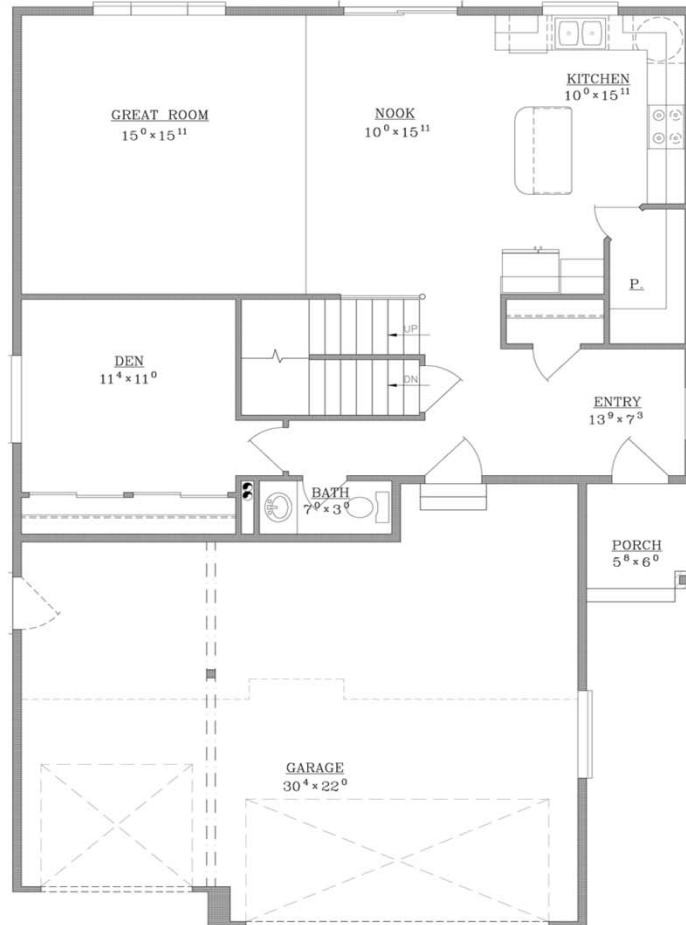

Kings Peak Gable

3446 Total Sq Ft
2395 Total Finished Sq Ft
1049 Sq Ft. Main
1346 Sq Ft Upper
1050 Sq Ft Basement
4 Bedrooms
2.5 Bathrooms

Main Floor

Upper

Basement

In a continuing effort to improve plans these rendering and floor plans may not be exactly as drawn