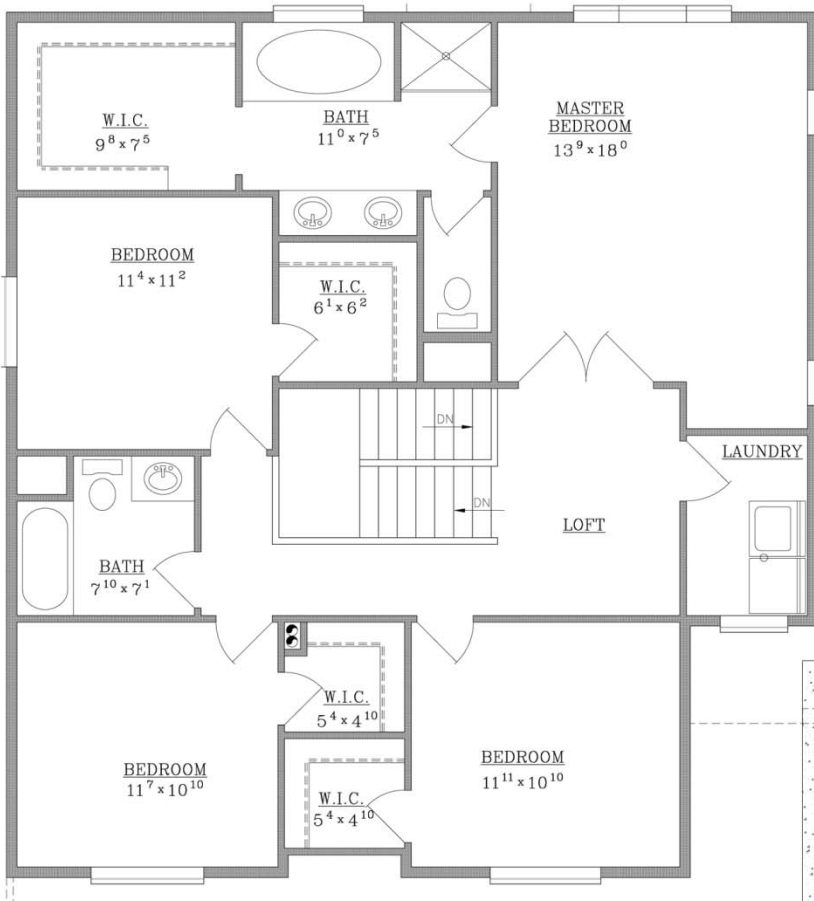

Kings Peak Gable

3446 Total Sq Ft
2395 Total Finished Sq Ft
1049 Sq Ft. Main
1346 Sq Ft Upper
1050 Sq Ft Basement
4 Bedrooms
2.5 Bathrooms

Main Floor

Upper

Basement

In a continuing effort to improve plans these rendering and floor plans may not be exactly as drawn