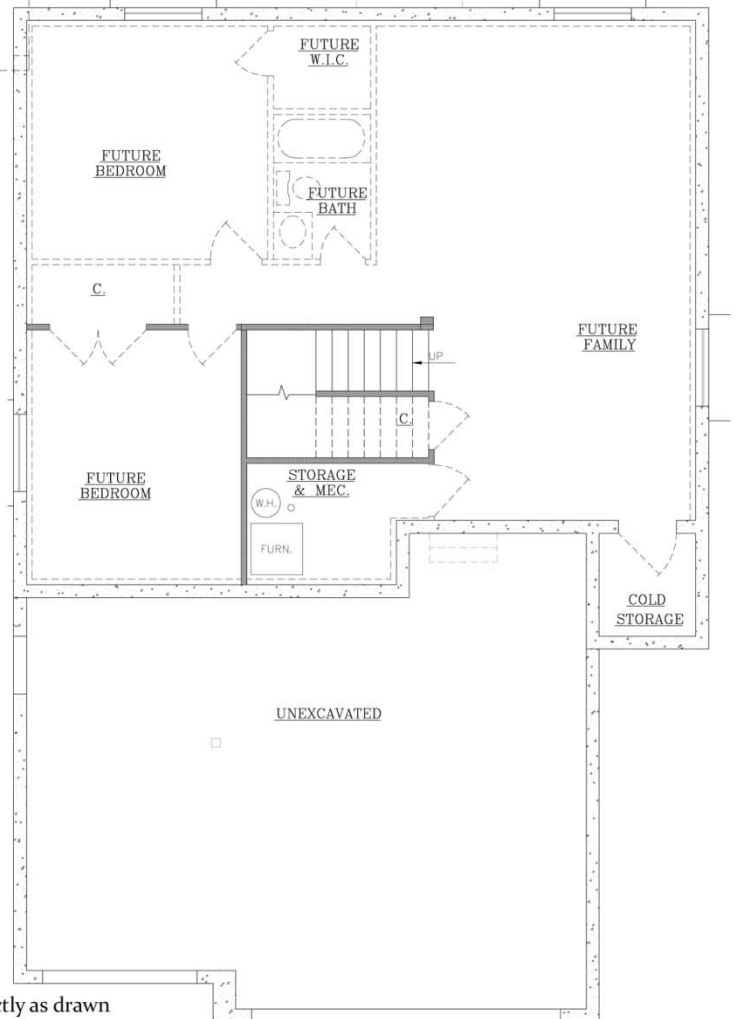

# Kings Peak Hip

3446 Total Sq Ft  
2395 Total Finished Sq Ft  
1049 Sq Ft. Main  
1346 Sq Ft Upper  
1050 Sq Ft Basement  
4 Bedrooms  
2.5 Bathrooms

## Main Floor

Upper

Basement

In a continuing effort to improve plans these rendering and floor plans may not be exactly as drawn