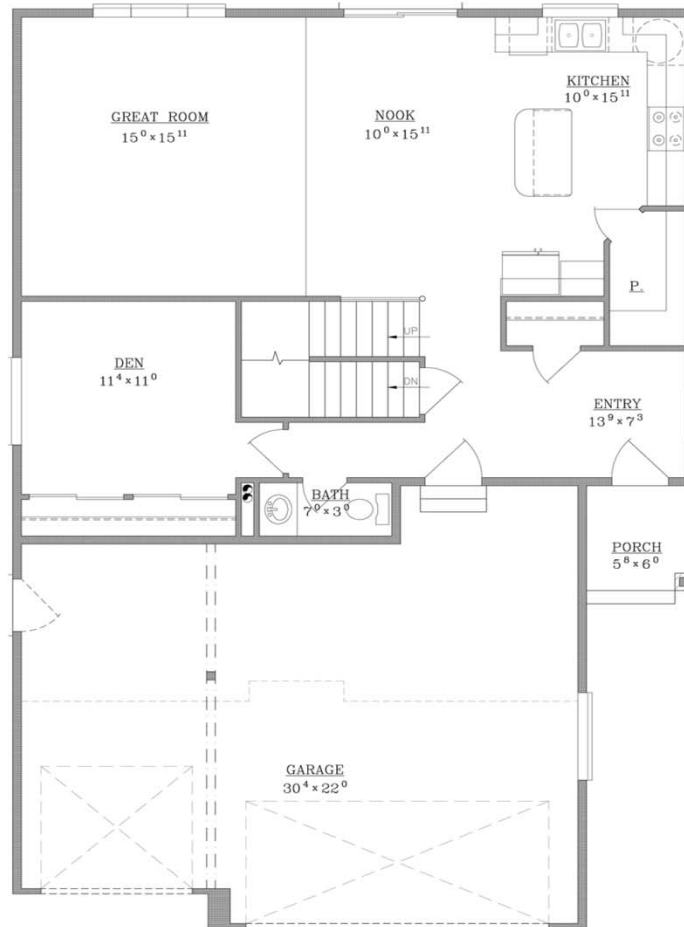

# Kings Peak Hip

3446 Total Sq Ft  
2395 Total Finished Sq Ft  
1049 Sq Ft. Main  
1346 Sq Ft Upper  
1050 Sq Ft Basement  
4 Bedrooms  
2.5 Bathrooms

## Main Floor

Upper

Basement

In a continuing effort to improve plans these rendering and floor plans may not be exactly as drawn