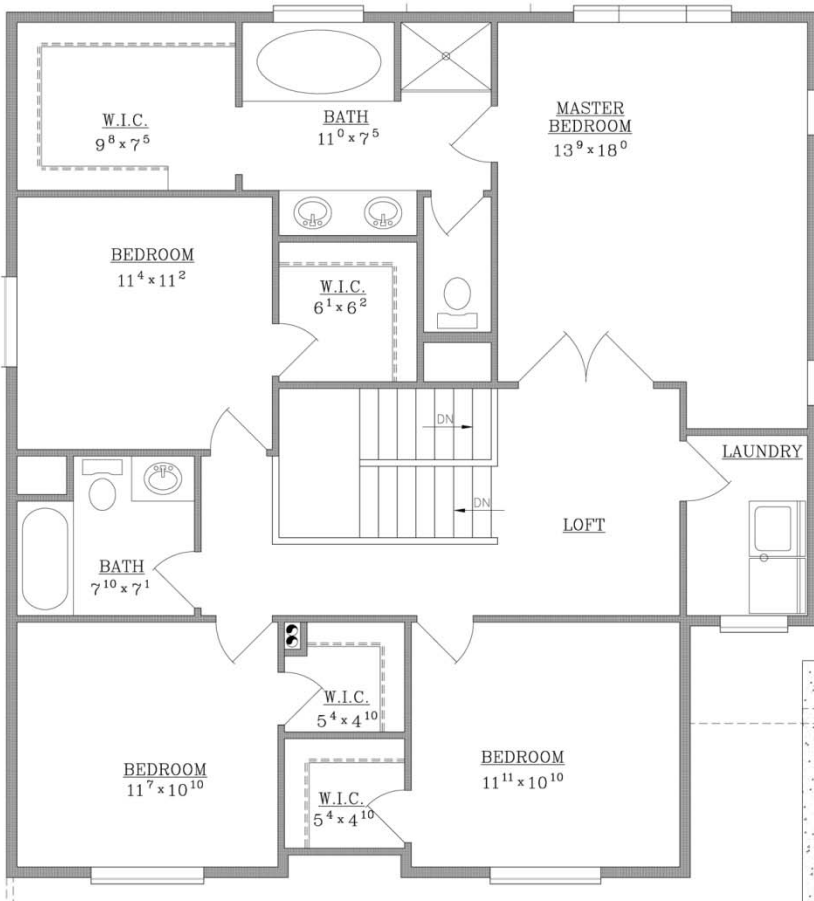

# Kings Peak Hip

3446 Total Sq Ft  
2395 Total Finished Sq Ft  
1049 Sq Ft. Main  
1346 Sq Ft Upper  
1050 Sq Ft Basement  
4 Bedrooms  
2.5 Bathrooms

## Main Floor

Upper

Basement

In a continuing effort to improve plans these rendering and floor plans may not be exactly as drawn